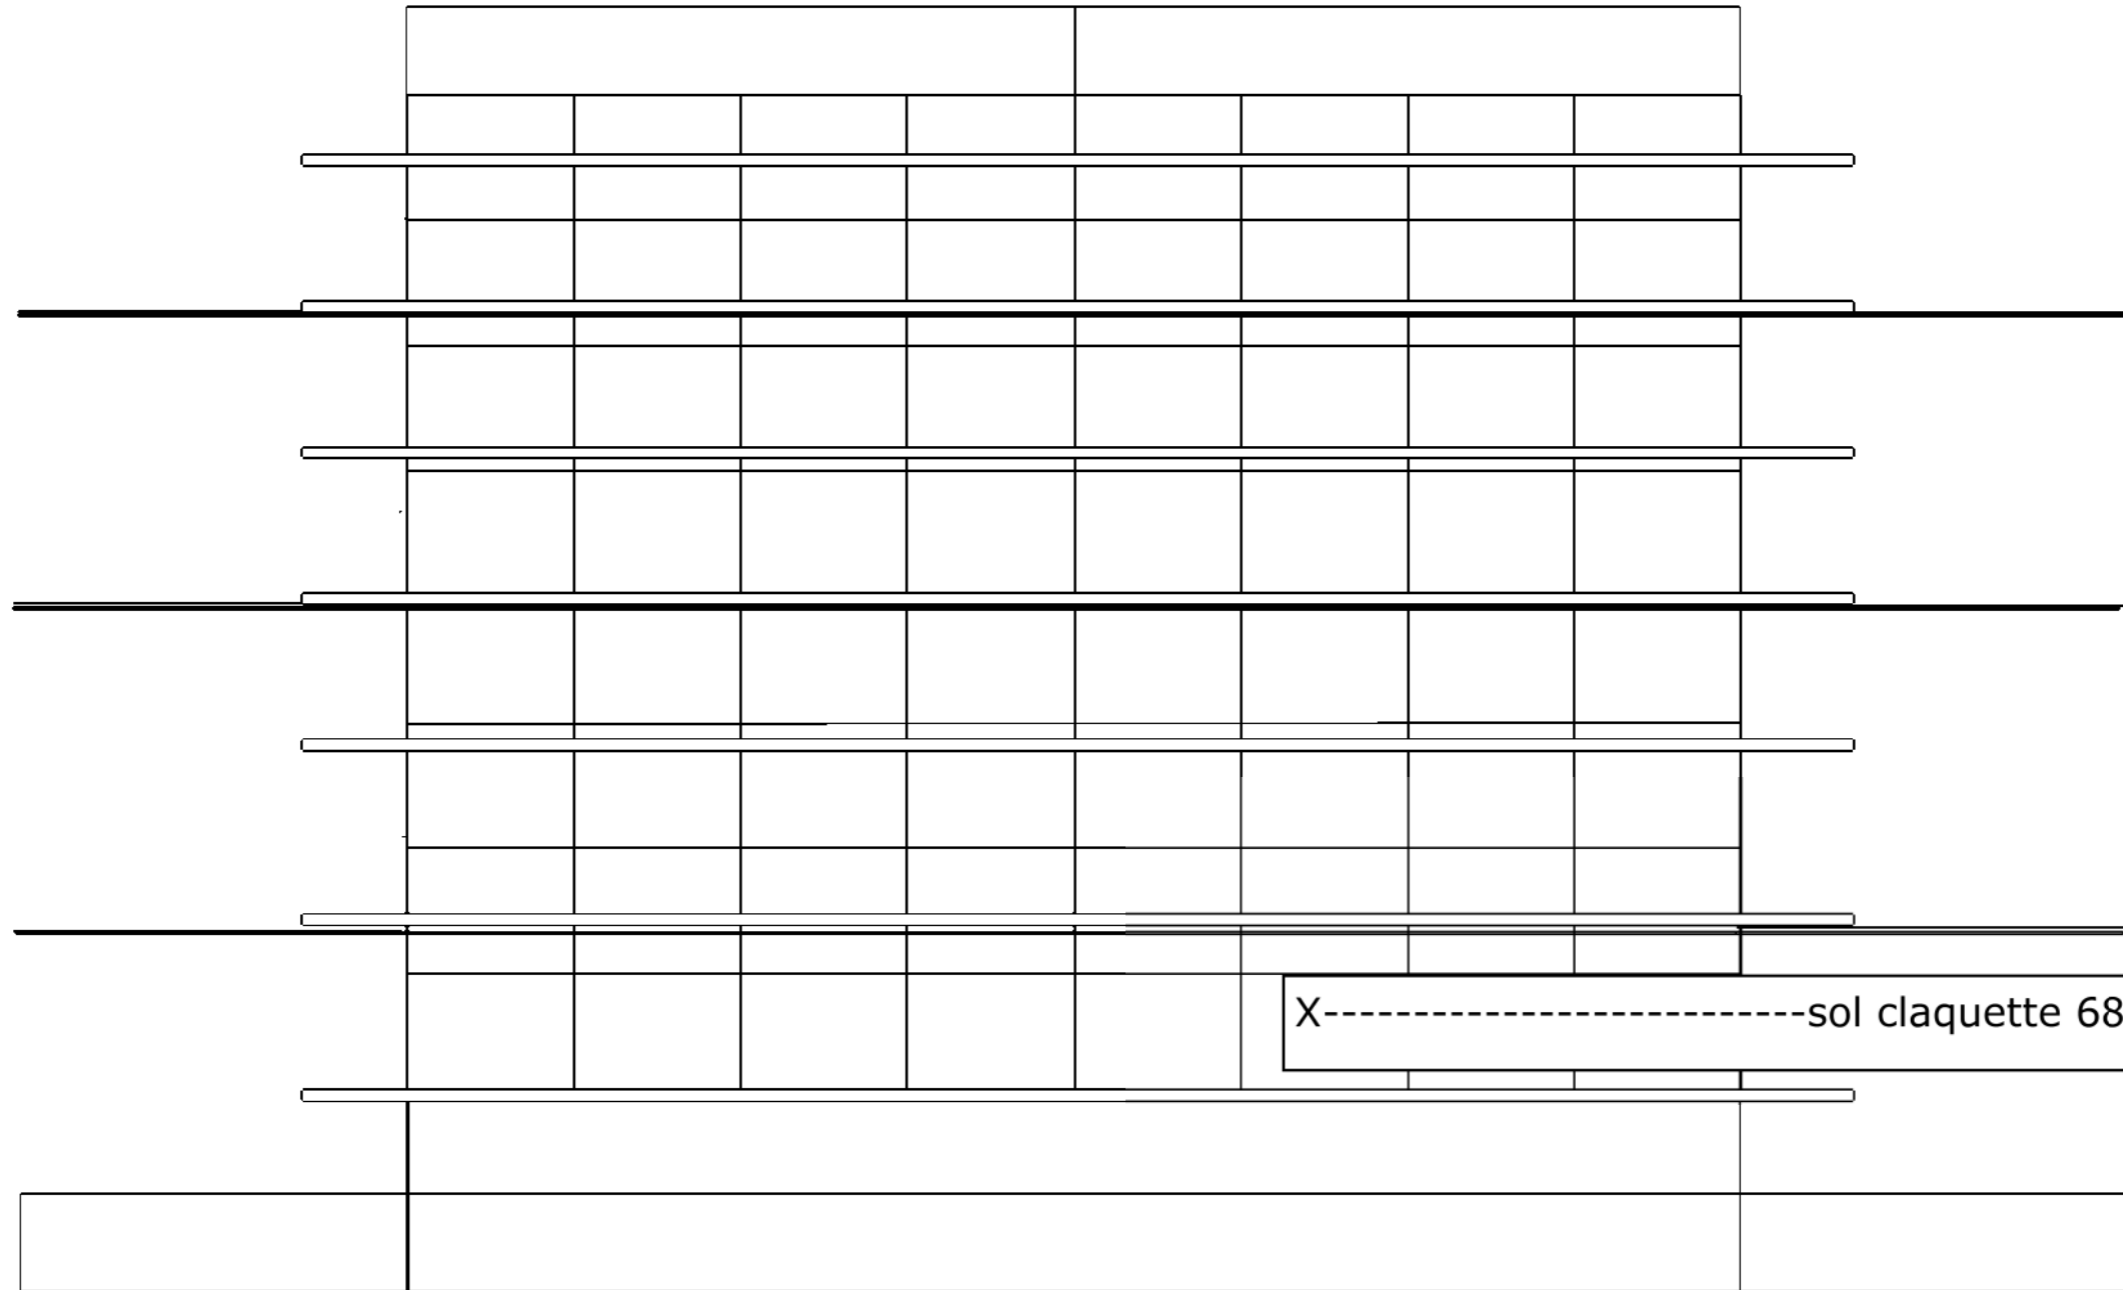

Fiche technique

X-----sol claquette 6880mm x 5160mm

| | |
|------------------|---------------|
| Project | XPM |
| Project location | |
| Drawing author | JEROME BURDET |

Symbol key

| | |
|--|-----------------------------|
| | Robin LEDBeam 150 RGBW (14) |
| | Rush Par 2 RGBW Zoom (8) |
| | Par 64 (8) |
| | Robin DLS Profile (5) |
| | Europe C 101 (4) |
| | ACP 1001 P (2) |
| | Thunder Wash 600 RGBW (2) |
| | 714 SX (2) |

| | |
|------------------|---------------|
| Project | XPM |
| Project location | |
| Drawing author | JEROME BURDET |