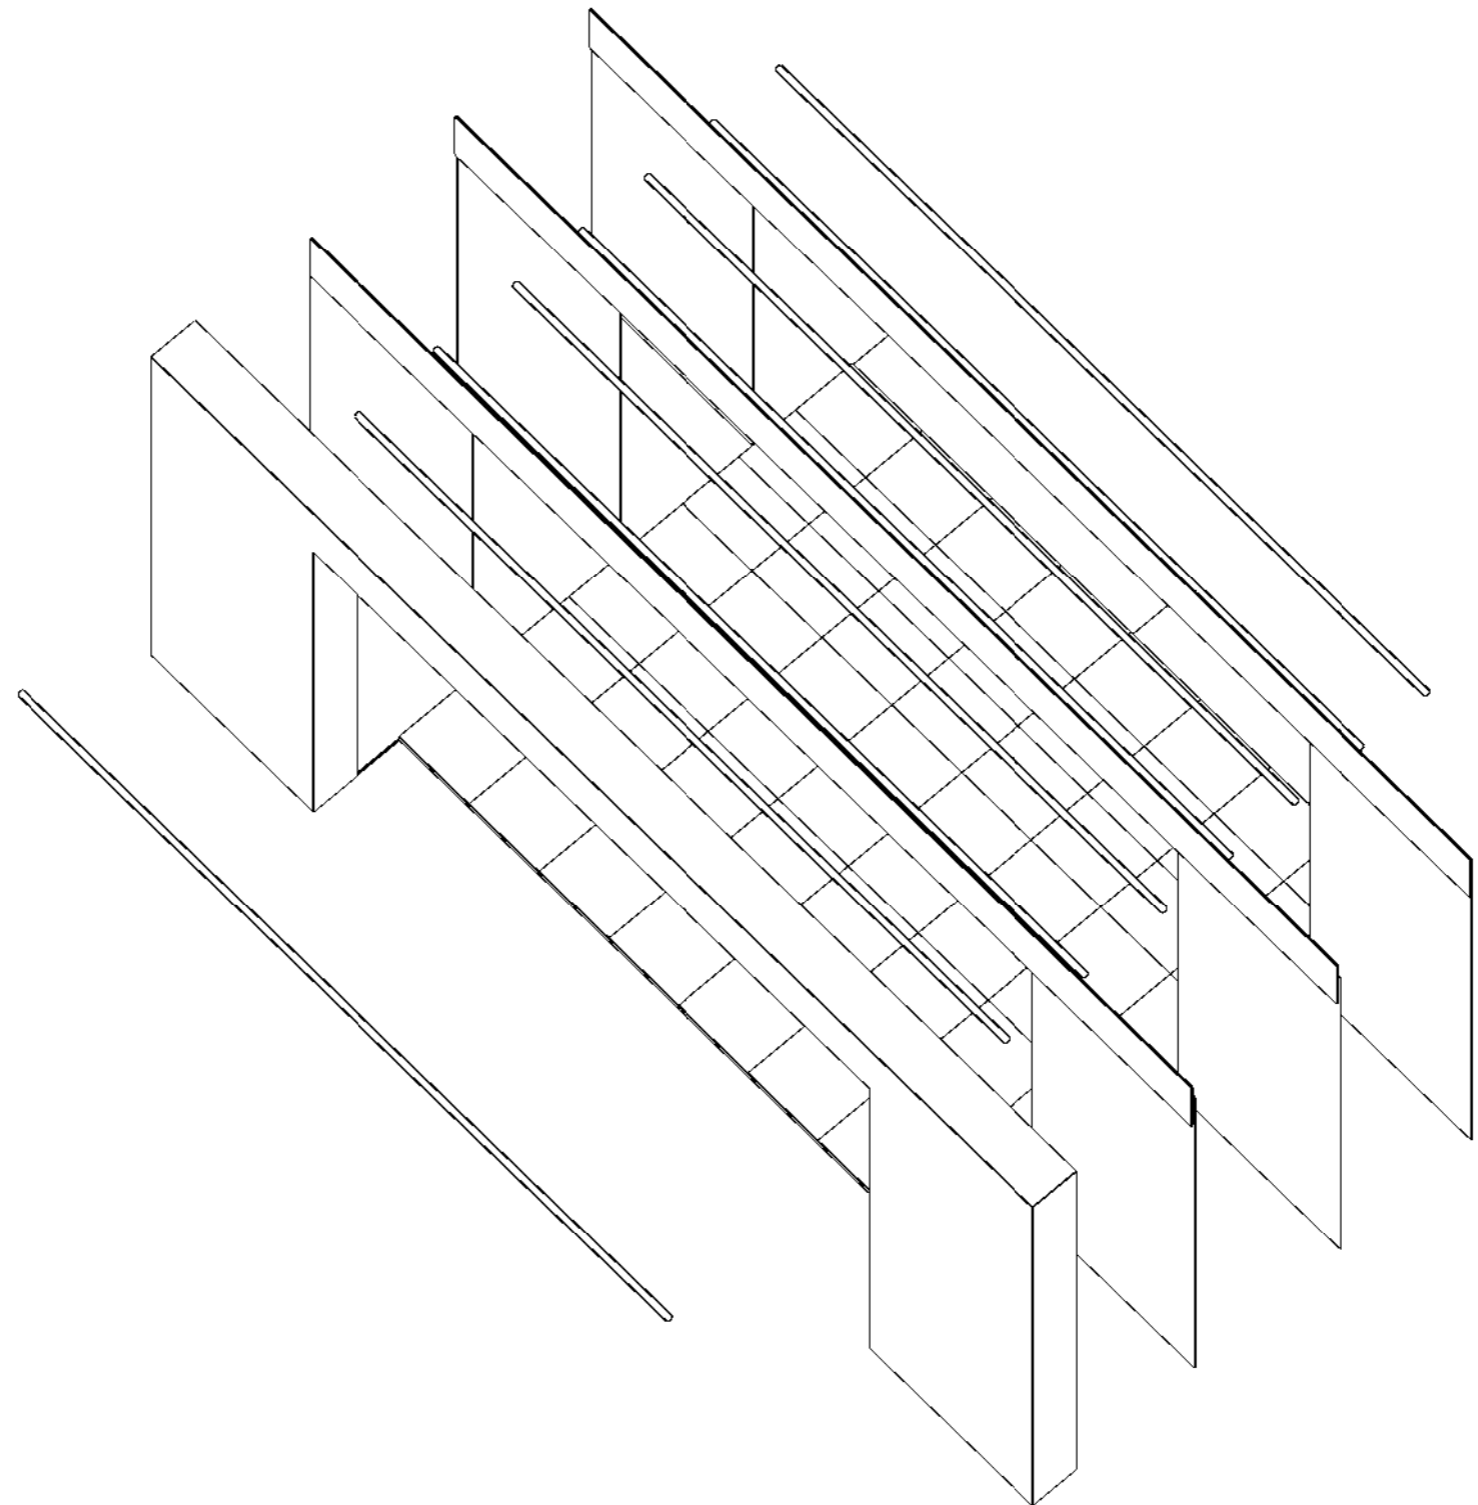

Fiche technique

X-----sol claquette 6880mm x 5160mm

| | |
|------------------|---------------|
| Project | XPM |
| Project location | |
| Drawing author | JEROME BURDET |

Symbol key

| | |
|--|-----------------------------|
| | Robin LEDBeam 150 RGBW (14) |
| | Rush Par 2 RGBW Zoom (8) |
| | Par 64 (8) |
| | Robin DLS Profile (5) |
| | Europe C 101 (4) |
| | ACP 1001 P (2) |
| | Thunder Wash 600 RGBW (2) |
| | 714 SX (2) |

| | |
|------------------|---------------|
| Project | XPM |
| Project location | |
| Drawing author | JEROME BURDET |