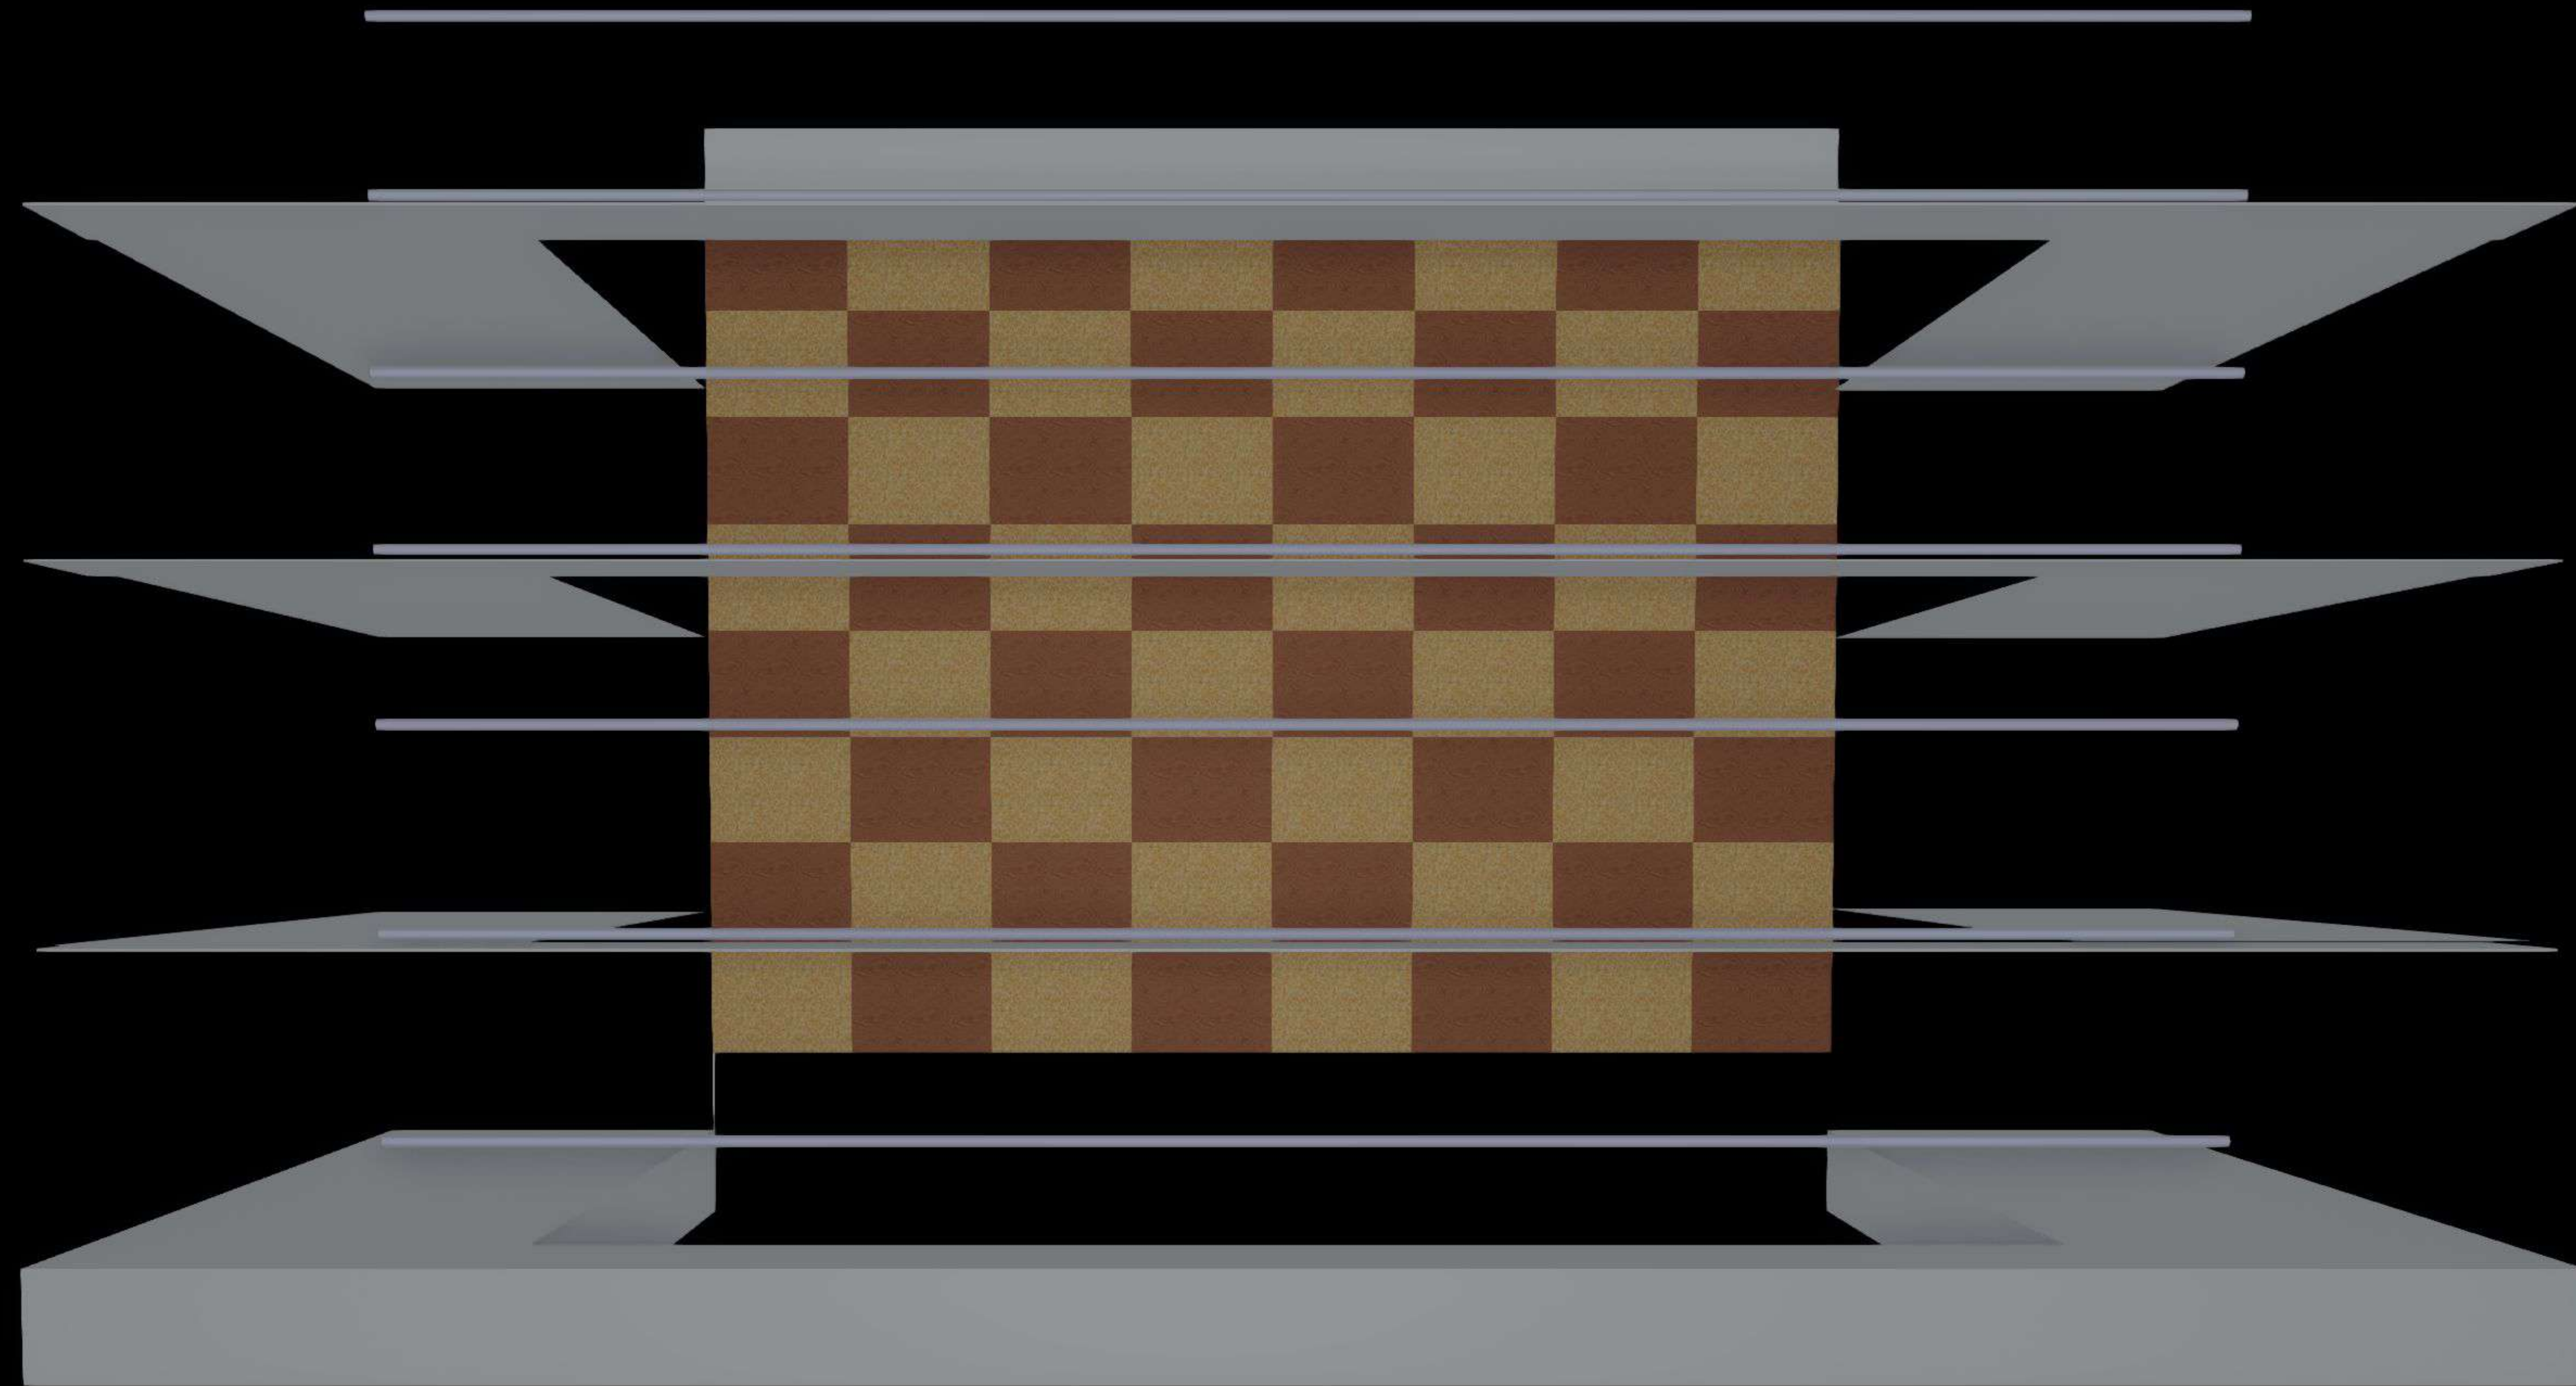

Fiche technique

X-----sol claquette 6880mm x 5160mm

| | |
|------------------|---------------|
| Project | XPM |
| Project location | |
| Drawing author | JEROME BURDET |

Symbol key

| | |
|--|-----------------------------|
| | Robin LEDBeam 150 RGBW (14) |
| | Rush Par 2 RGBW Zoom (8) |
| | Par 64 (8) |
| | Robin DLS Profile (5) |
| | Europe C 101 (4) |
| | ACP 1001 P (2) |
| | Thunder Wash 600 RGBW (2) |
| | 714 SX (2) |

| | |
|------------------|---------------|
| Project | XPM |
| Project location | |
| Drawing author | JEROME BURDET |